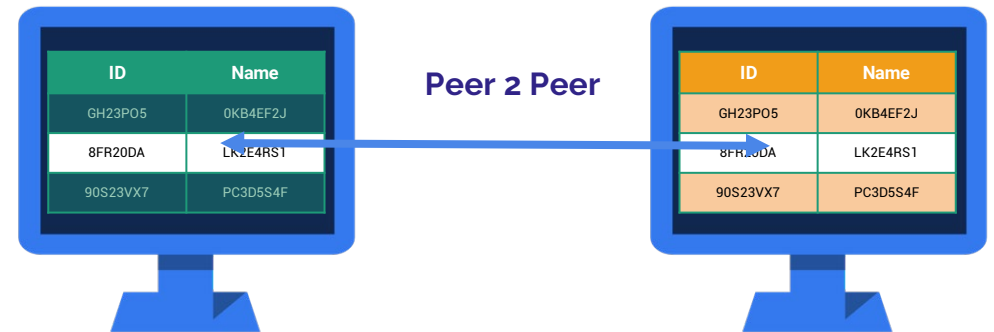

A linking app that lives on your browser and connects you securely to peers to find exact or probable patient matches.

Fine Controlled Linking

Select any field to link on
Cryptographically process fields
All processing is done in-browser
No data are stored on the cloud

ID	Name	Income	Score
423	Ada Ides	89K	3.4
556	Susan Tao	143K	4.1
768	Leor Pasa	56K	2.8

ID	Name
GH23P05	0KB4EF2J
8FR20DA	LK2E4RS1
90S23VX7	PC3D5S4F

Peer-to-Peer Encrypted Linking

Create a unique peer link and share it

A secure P2P encrypted connection is created

Data are partitioned for shared compute

A probability score is assigned to matching rows

Matching rows are shared with approval

<https://link.datadex.net/session/DF45HKL3972>