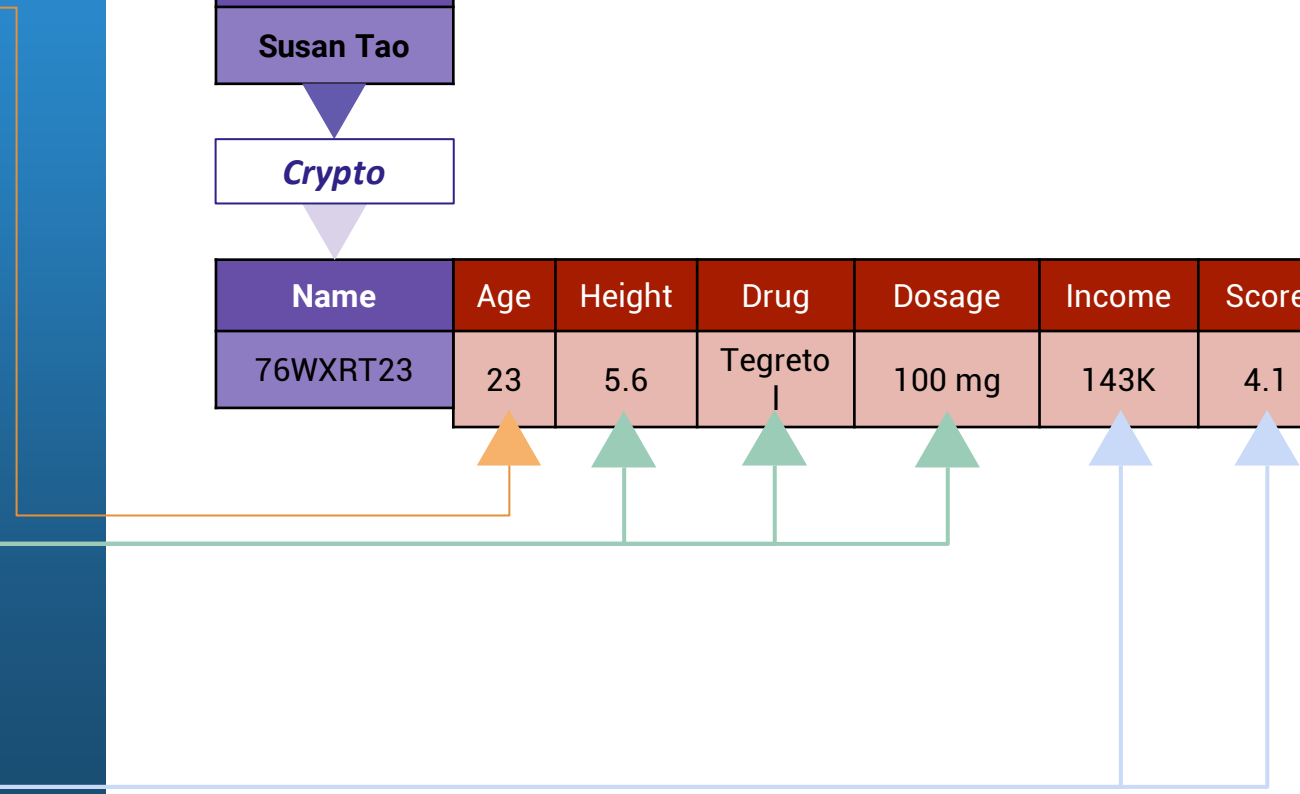

Local Table	Remote Table	Probability
Row 1	Row 3	100%
Row 2	Row 1	75%
Row 3	Row 2	0%

Combined Data New Discoveries

Peer 1

Name	Age	Ph#
Susan Tao	23	+1 416 234-6343
Ethan Bim	45	234.543.2431
Adas Ides	30	+1 416 754-2359
Pete Low	19	+1 647 994-5237

Peer 2

Name	Drug	Dosage	Height
Pola Riu	Acetamine	5 mg	5.4
Adas Ides	Lozepram	150 mg	6.3
Hani Ito	Aspirin	0.5 g	5.11
Susan Tao	Ibuprof.	250 ml	5.6

Peer 3

Name	Income	Score
Adas Ides	89K	3.4
Susan Tao	143K	4.1
Leor Pasa	56K	2.8

Name
Susan Tao

Crypto

Name	Age	Height	Drug	Dosage	Income	Score
76WXRT23	23	5.6	Tegreto	100 mg	143K	4.1

Tangible Benefits

Complete data

• *Improved statistics*

Increased sample sizes

• *Greater significance*